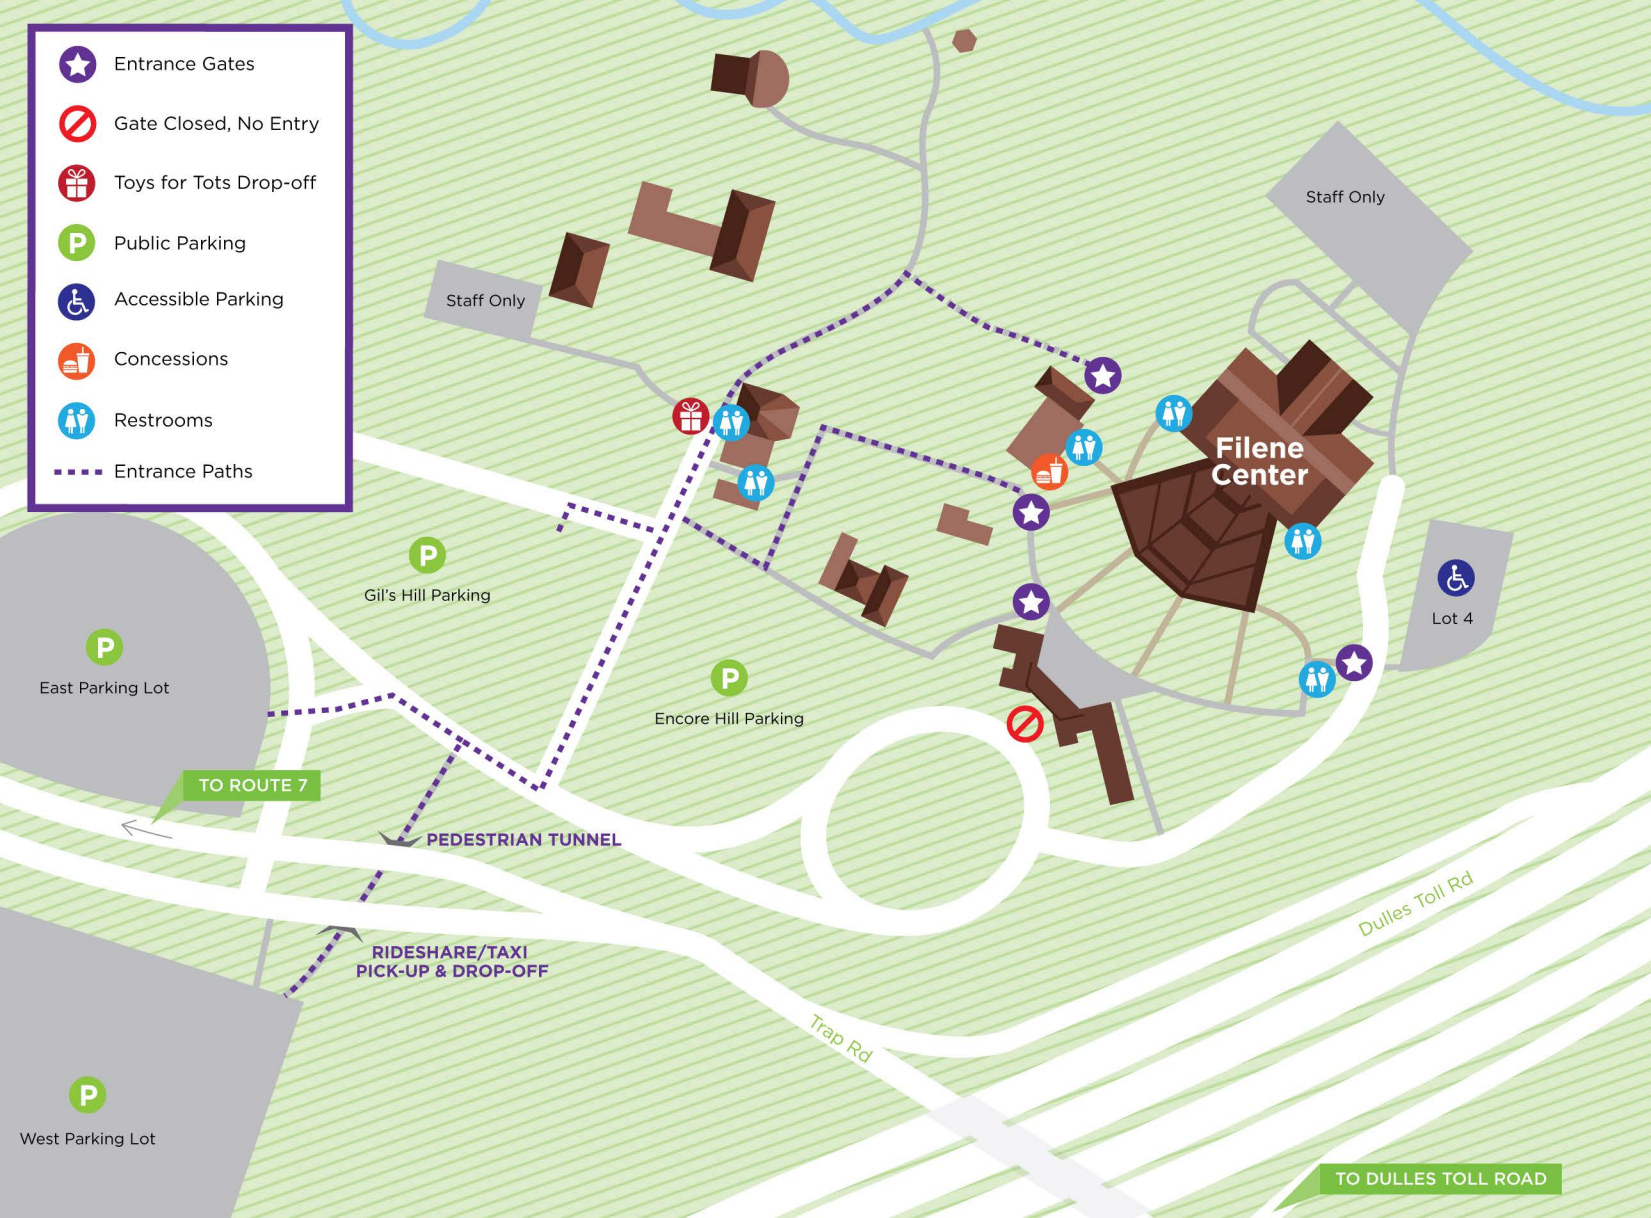

-  Entrance Gates
-  Gate Closed, No Entry
-  Toys for Tots Drop-off
-  Public Parking
-  Accessible Parking
-  Concessions
-  Restrooms
-  Entrance Paths

Staff Only

Staff Only

Filene Center

Gil's Hill Parking

East Parking Lot

TO ROUTE 7

PEDESTRIAN TUNNEL

Encore Hill Parking

Lot 4

RIDESHARE/TAXI  
PICK-UP & DROP-OFF

Trap Rd

Dulles Toll Rd

West Parking Lot

TO DULLES TOLL ROAD